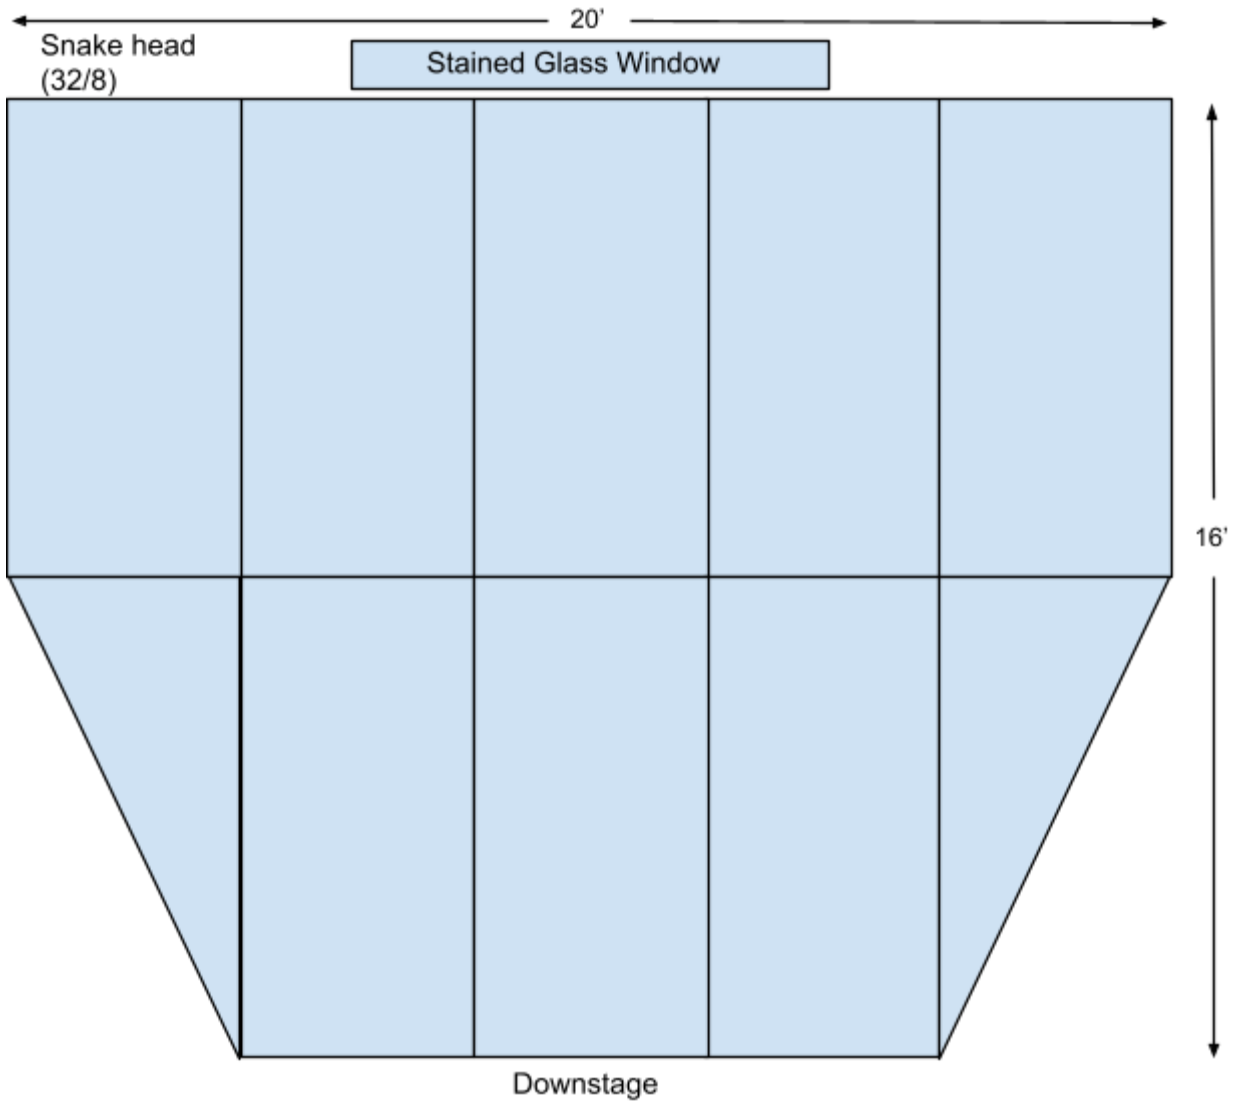

"Big Stage" Configuration

Stage height: 12"

"Small Stage" Configuration

Stage height: 12"