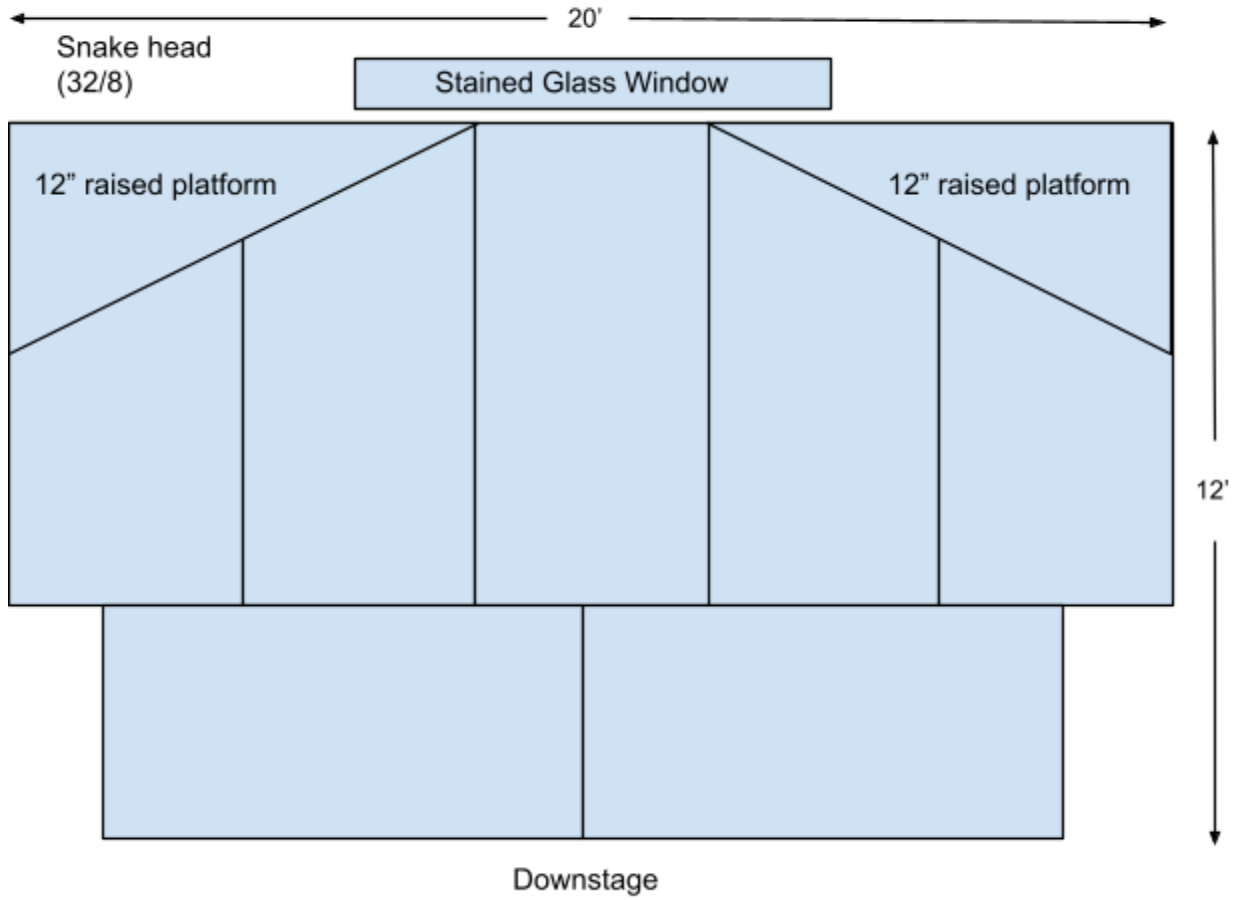

"Big Stage" Configuration

Stage height: 12"

"Small Stage" Configuration

Stage height: 12"